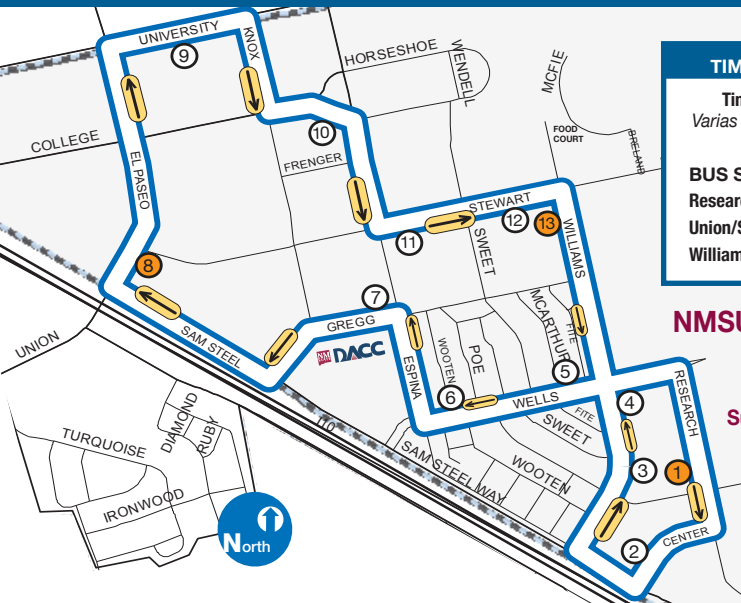

AGGIE TRANSIT ROUTE 1 & 2

ROUTE 1: GREEN

OPERATION HOURS: 7:00 am - 6:00 pm

TIME POINTS: ROUTE 1 - GREEN

Times are minutes after each hour.

Varias veces equivale a minutos después de cada hora.

BUS STOP	TIMES
Pan Am (1)	:00 :10 :20 :30 :40 :50
Stewart/Williams (4)	:05 :15 :25 :35 :45 :55
Gerald Thomas (6)	:10 :20 :30 :40 :50 :00
Stewart/Williams (9)	:15 :25 :35 :45 :55 :05

2 BUSES NOW

serve the green route with pick-ups every 10 minutes. Monday - Friday, 7:00 am - 6:00 pm.

Ahora 2 autobuses sirven en la Ruta Verde con paradas cada 10 minutos. Lunes a Viernes, 7:00 am - 6:00 pm.

ROUTE 2: BLUE

OPERATION HOURS: 7:00 am - 6:00 pm

TIME POINTS: ROUTE 2 - BLUE

Times are minutes after each hour.

Varias veces equivale a minutos después de cada hora.

BUS STOP	TIMES
Research/Standley (1)	:10 :30 :50
Union/Stewart (8)	:16 :36 :56
Williams/O'Donnell Hall (13)	:25 :45 :05

NMSU FARE-FREE SERVICE

**Monday - Friday,
7:00 am - 6:00 pm**

**Summer Hours: 9:00 am - 3:00 pm
(When semester is in session)**

This is a cooperative transit service between NMSU and the City of Las Cruces.