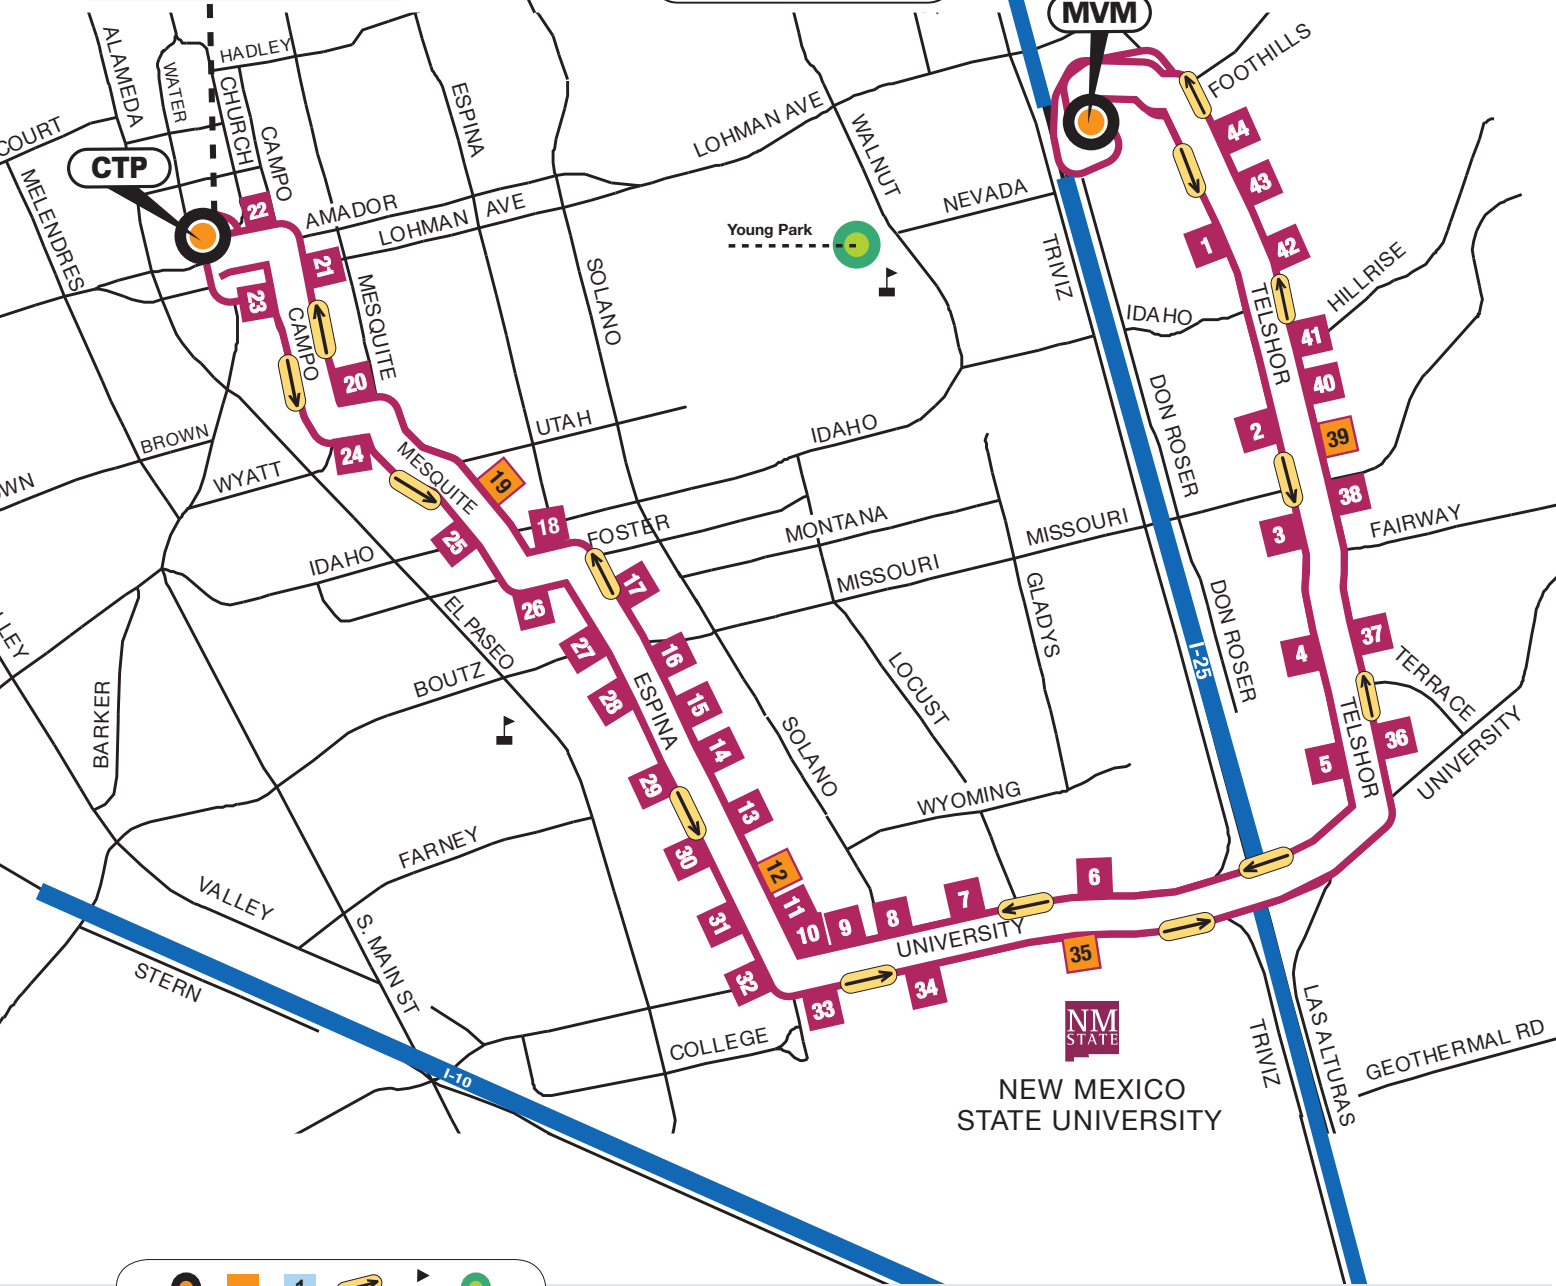

(CTP)
CENTRAL TRANSFER POINT
On the Half Hour / *Cada Media Hora*

10 20 40 60 80

On the Hour / *Cada Hora*

30 50 70 80

(MVM)
MESILLA VALLEY MALL
On the Half Hour / *Cada Media Hora*

30 70 90

On the Hour / *Cada Hora*

20 60 90