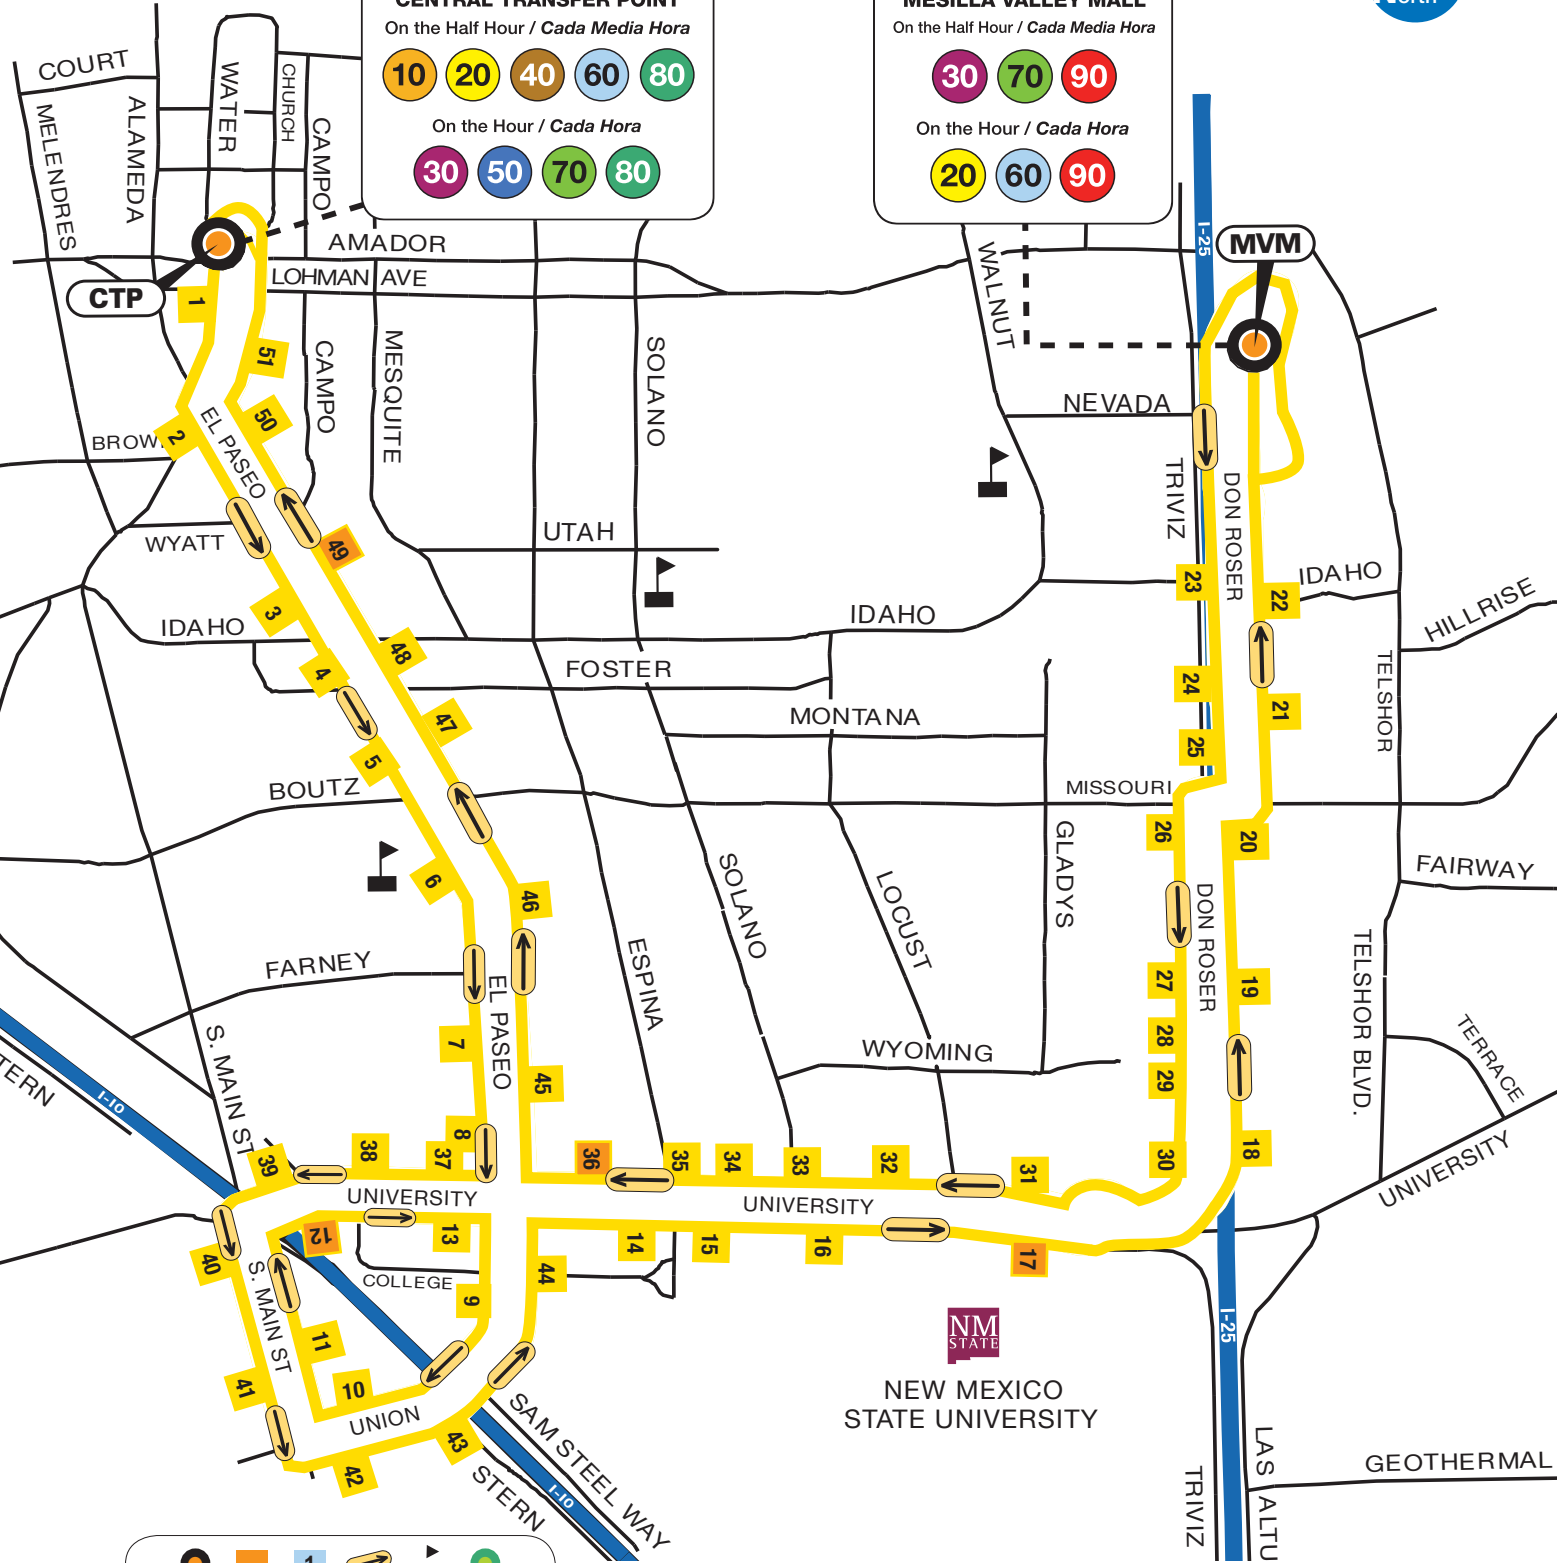

- TRANSFER POINTS / Puntos de Transferencia
- TIME POINTS / Horario
- BUS STOPS / Parada de Autobus
- DIRECTION / Dirección
- SCHOOLS / Escuelas
- PARKS / Parques

CTP=Central Transfer Point MVM=Mesilla Valley Mall

Routing subject to change due to construction and special events.
Las rutas están sujetas a cambios debido a eventos especiales o proyectos de construcción.