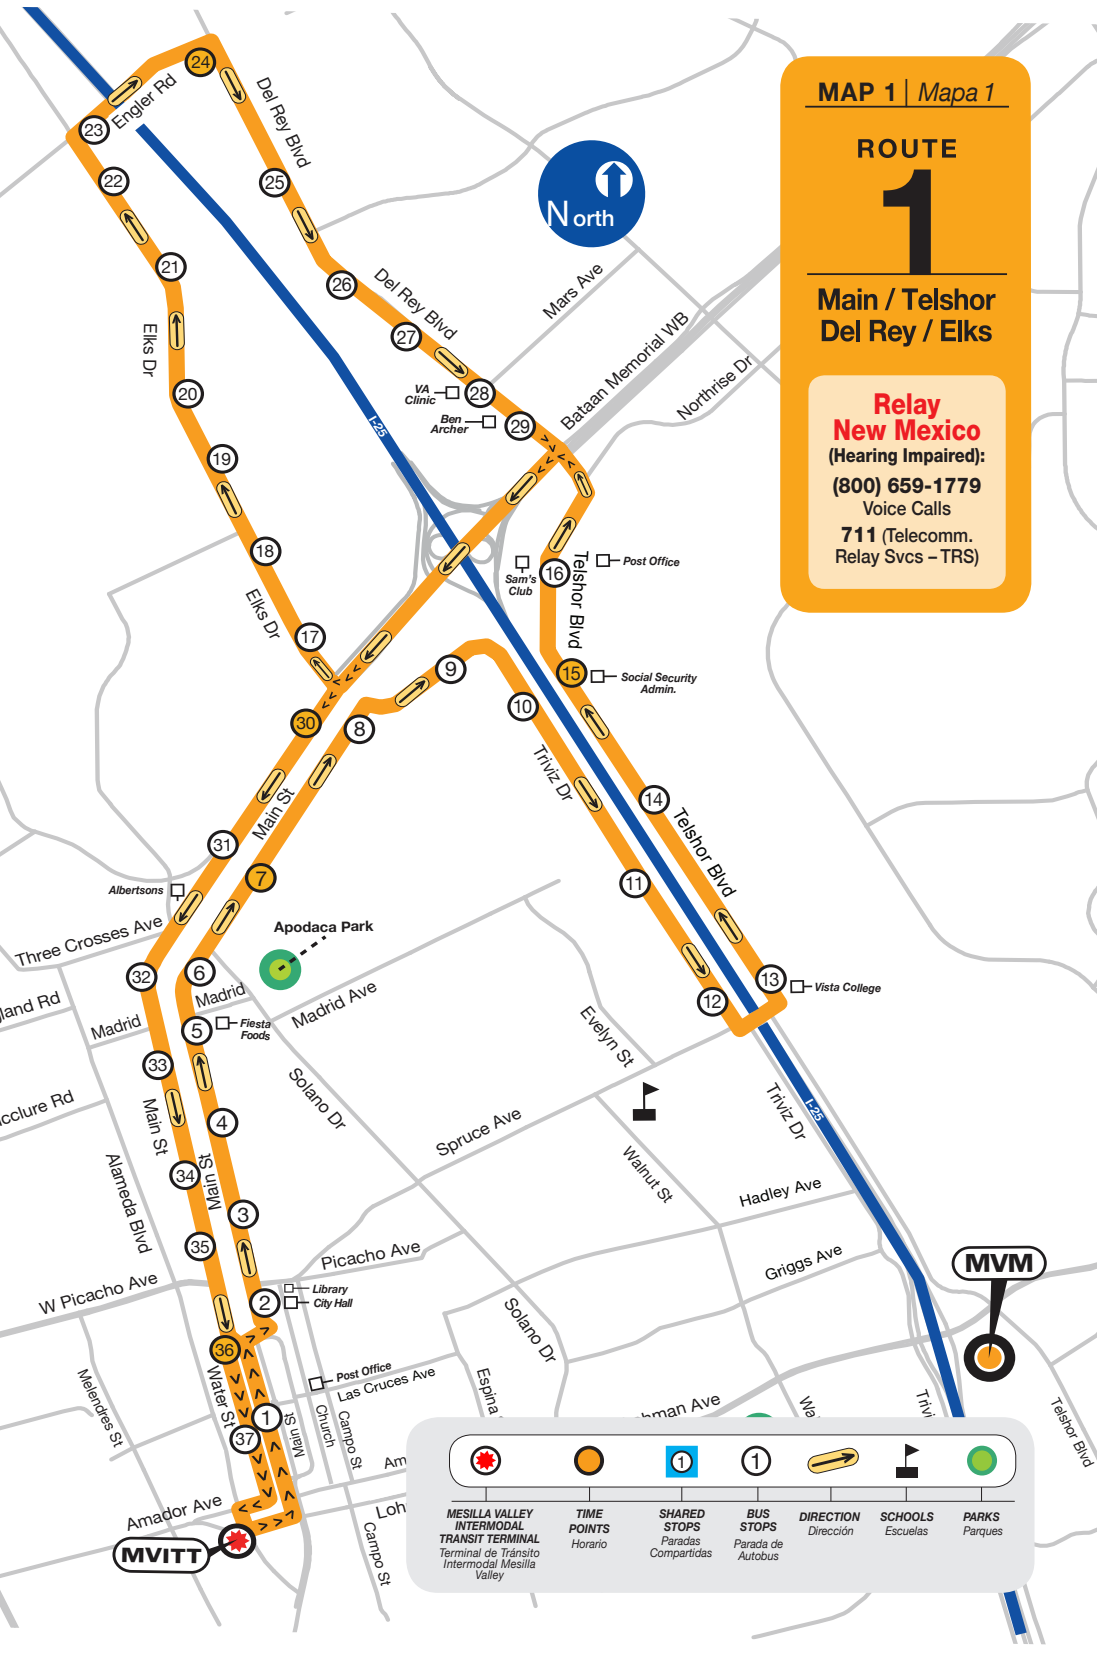

ROUTE

1

Main / Telshor
Del Rey / Elks

**Relay
New Mexico**

(Hearing Impaired):

(800) 659-1779

Voice Calls

711 (Telecomm.)

Relay Svcs - TRS

MESILLA VALLEY INTERMODAL TRANSIT TERMINAL Terminal de Tránsito Intermodal Mesilla Valley	TIME POINTS Horario	SHARED STOPS Paradas Compartidas	BUS STOPS Parada de Autobus	DIRECTION Dirección	SCHOOLS Escuelas	PARKS Parques